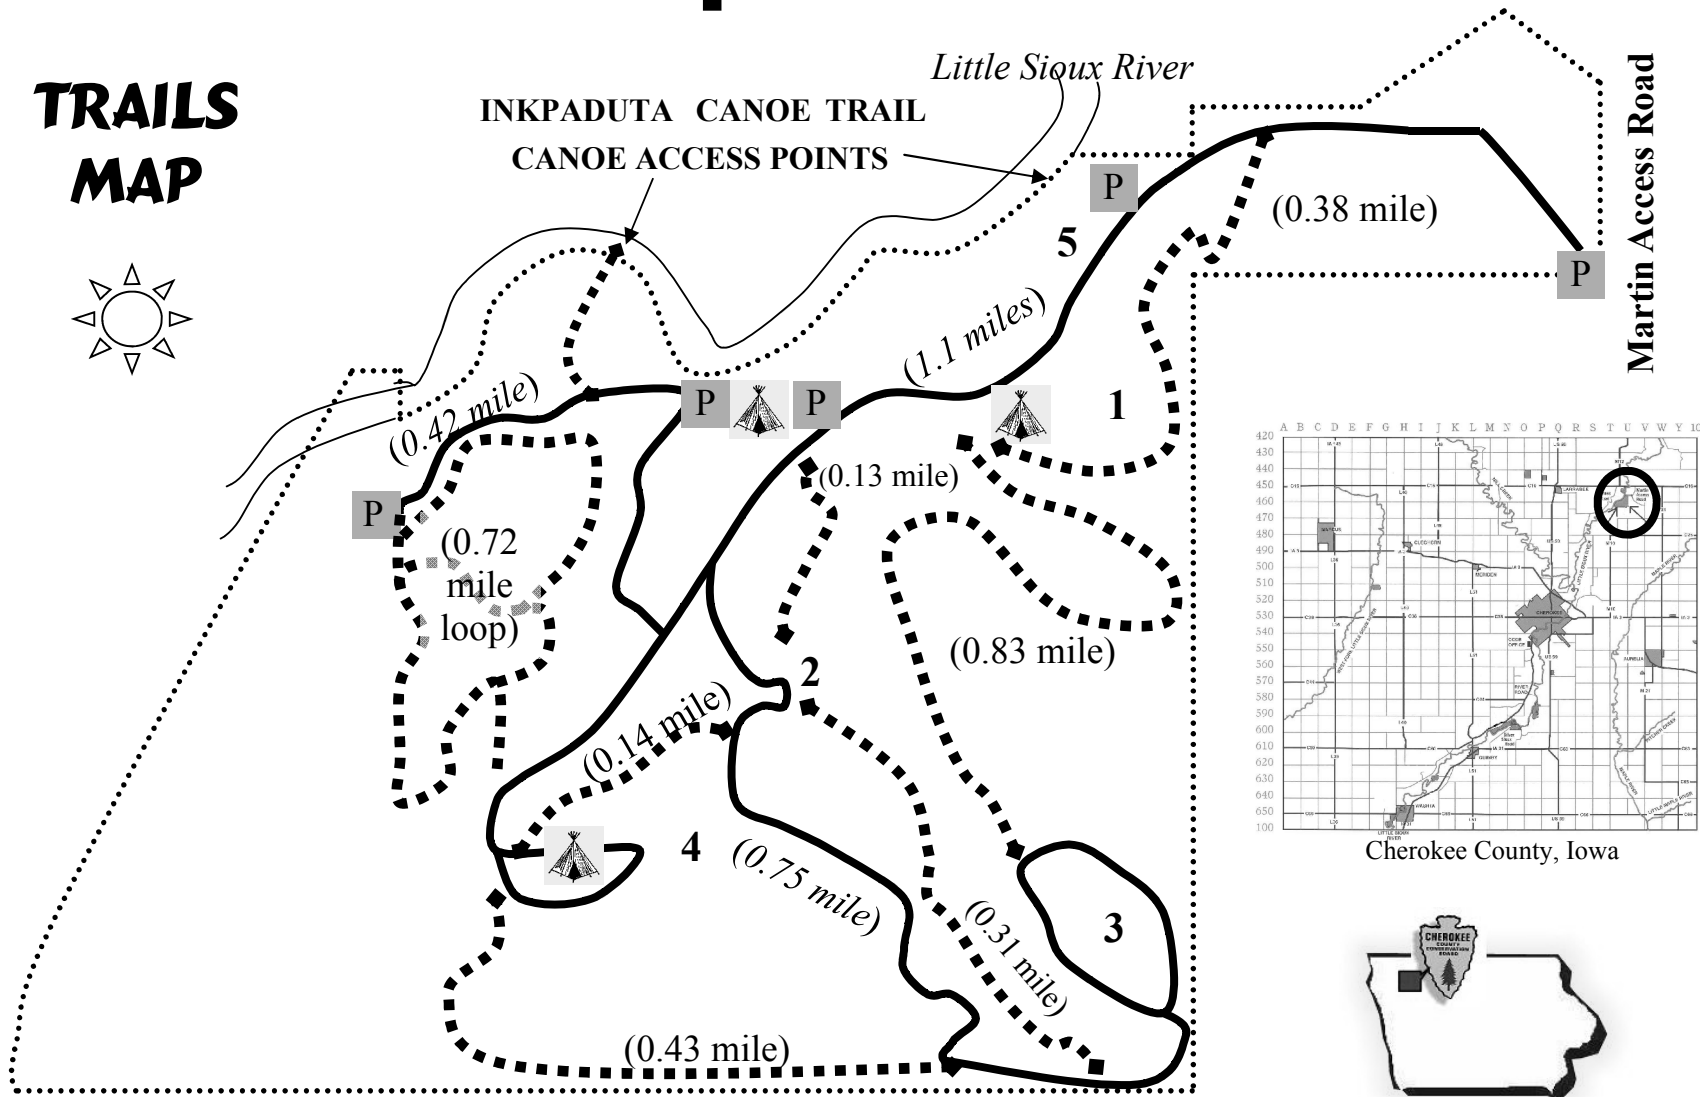

Martin Area Park

Established
1962

TRAILS MAP

THIS IS YOUR PARK TO ENJOY AND PROTECT!

Cherokee County, Iowa

VISIT US AT
WWW.CHEROKEECOUNTYPARKS.COM
FOR THE LATEST PARK NEWS,
EVENTS, PHOTOS, MAPS AND MORE...

- Park Roads (length of section)
- Hiking Trail (length of section)
- Park Boundary
- Public Parking Area
- Camping Area (\$5/site/night)